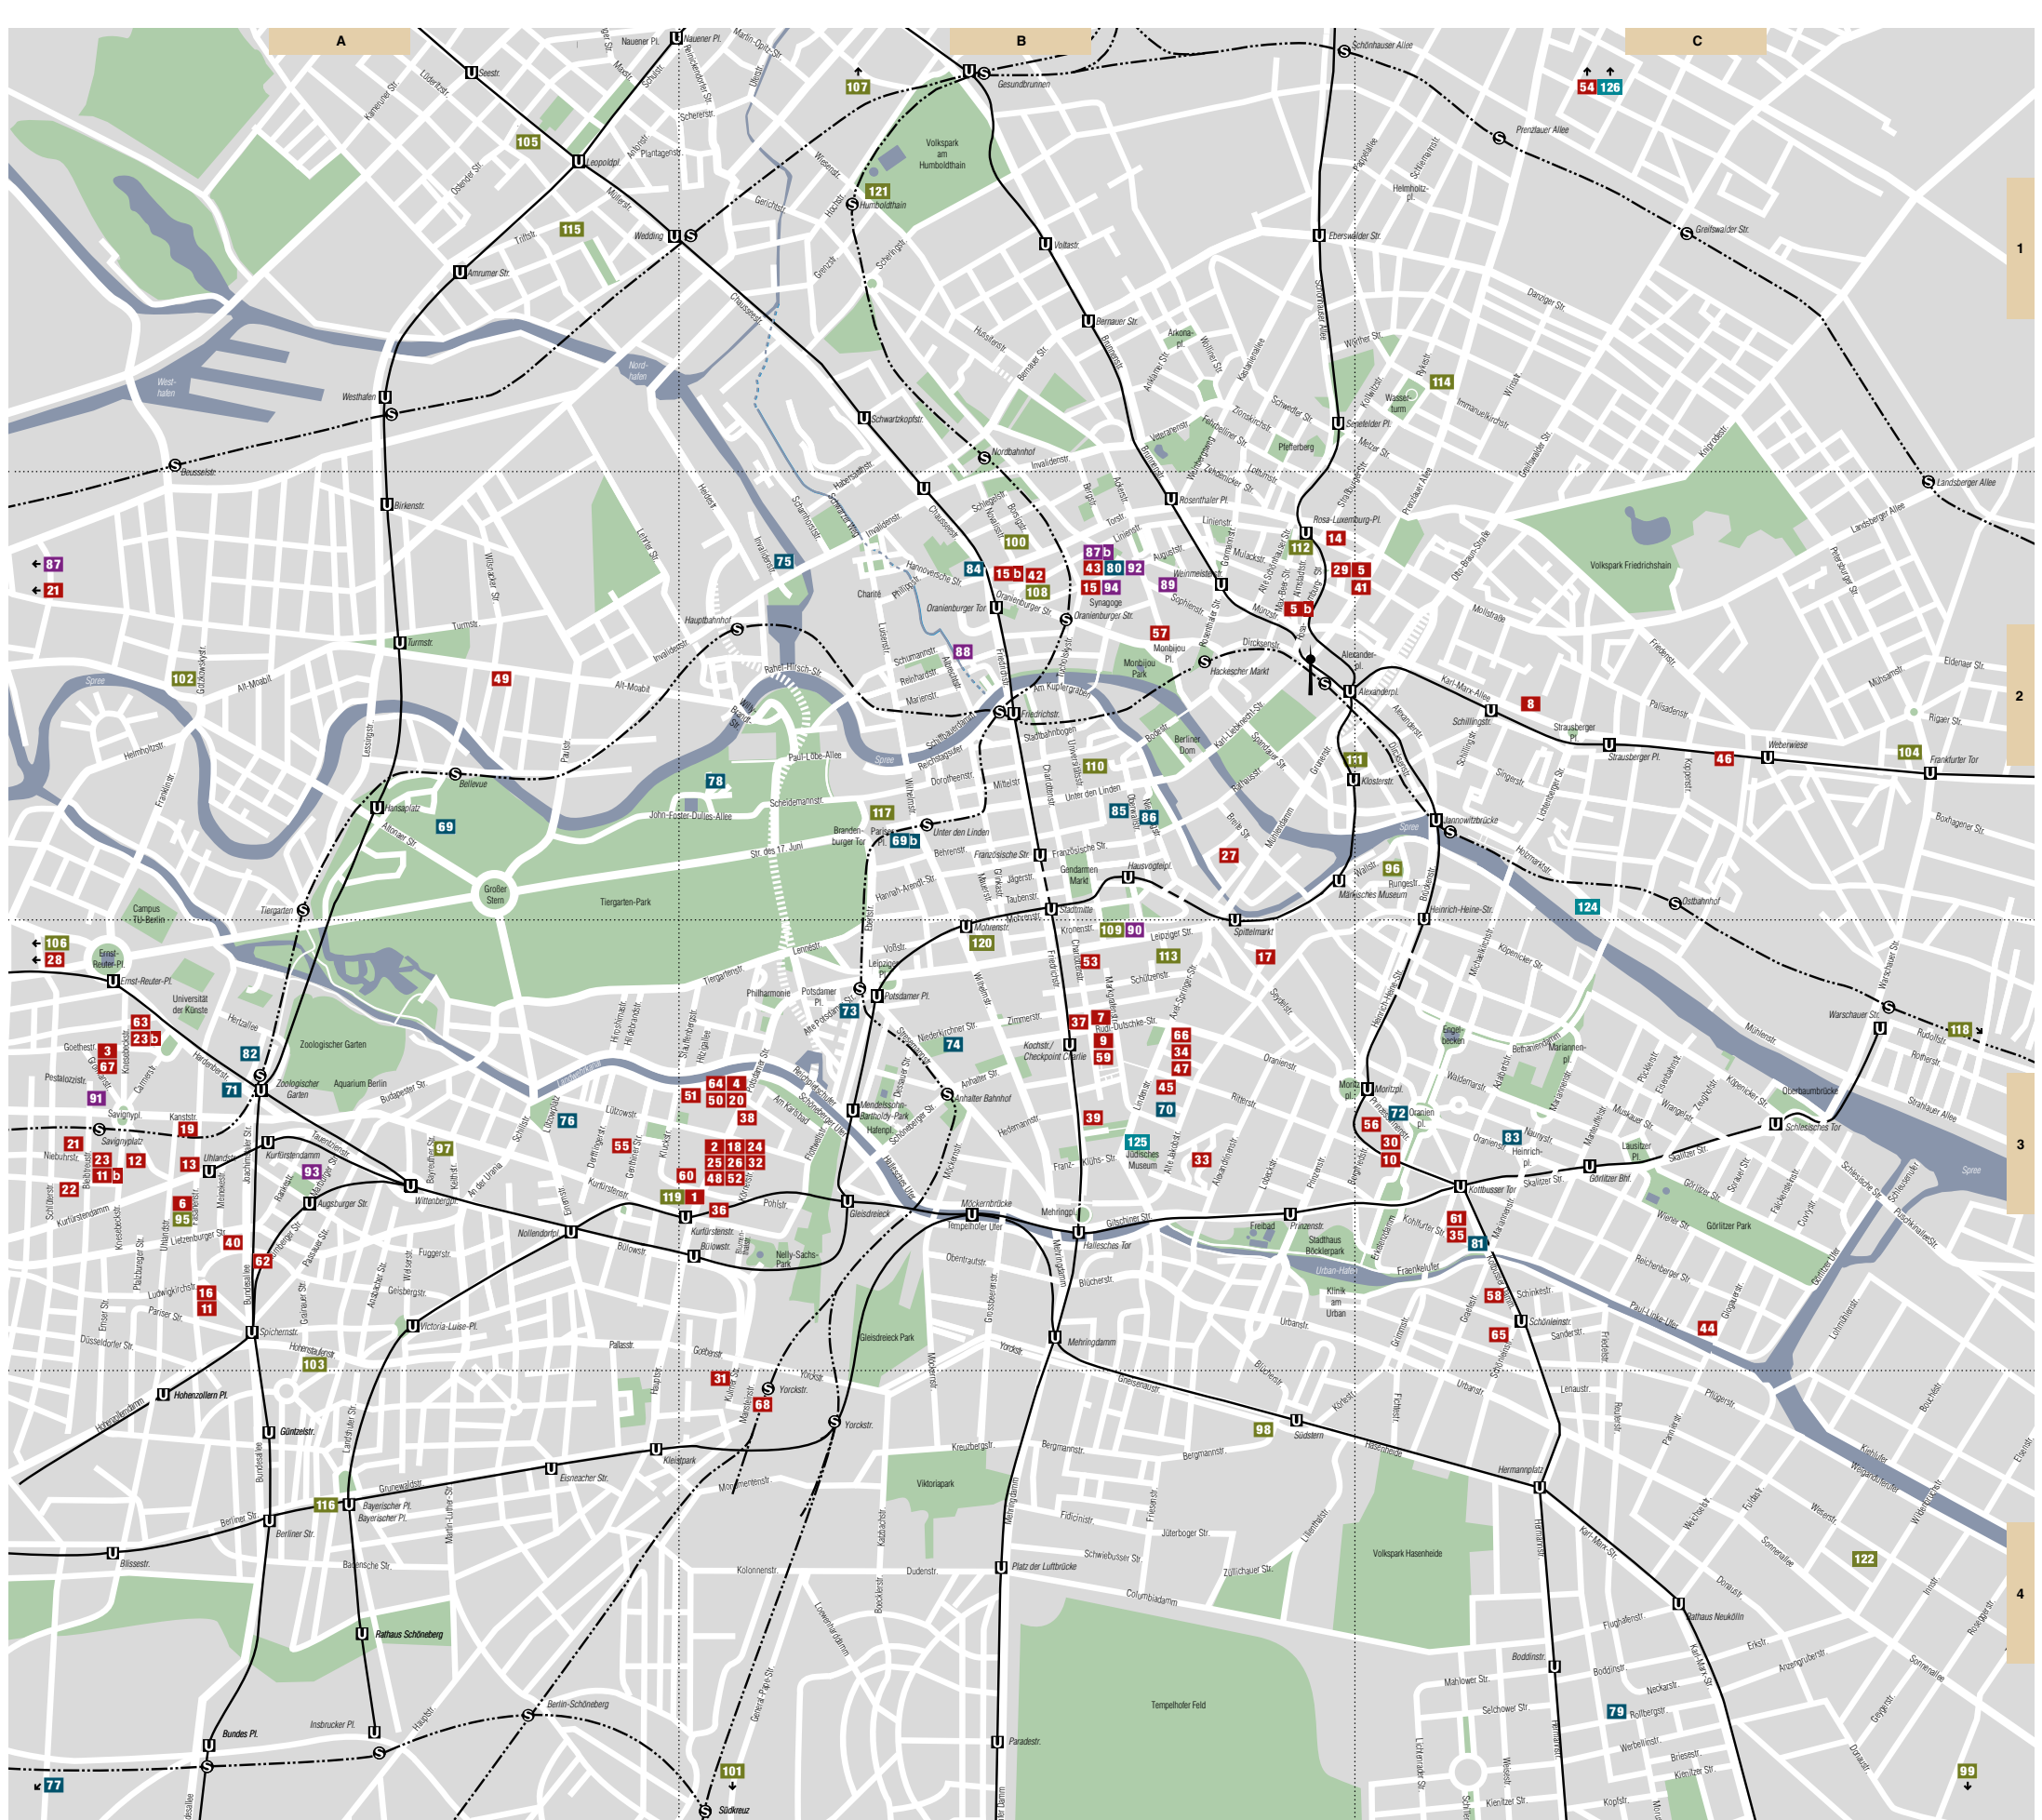

1. **GALERIEN/GALLERIES**
2. **1** **Galerie Guido W. Baudach**
   Potsdamer Straße 77-87, 10785 Berlin, T. (030) 31 99 81 01, F. (030) 31 99 81 03
   galerie@guido-w-baudach.com, www.guido-w-baudach.com
   Di–Sa 11–18 Uhr und nach Vereinbarung
   1.7.–31.8. Wegen Umzug geschlossen. Neue Adresse: / Closed due to relocation. New address: Puhstrasse 67, 10785 Berlin
3. **2** **Blain|Southern**
   Potsdamer Straße 77-87, 10785 Berlin, T. (030) 644 93 15 10
   Berlin@blain-southern.com, www.blain-southern.com
   Di–Sa 11–18 Uhr
   bis 24.8. **Bernar Venet** *Indeterminacy*
4. **3** **BORCH Gallery**
   Gonthestr. 79, 10623 Berlin, T. (030) 61 50 74 48
   gallery@nielsborchjensen.com, www.nielsborchjensen.com
   Di–Sa 11–18 Uhr
   bis 31.8. **Matt Saunders** *Duets*
   5.8.–19.8. Sommerpause / Summer break
5. **4** **Galerie Isabella Bortolozzi**
   Schöneberger Ufer 61, 10785 Berlin, T. (030) 26 39 76 20, F. (030) 26 39 76 29
   info@bortolozzi.com, www.bortolozzi.com
   Di–Sa 12–18 Uhr und nach Vereinbarung
   bis 20.7. **Veit Laurent Kurz** *Nutrition and Drama*
   30.7.–31.8. Sommerpause / Summer break
6. **5** **BQ**
   Weddingstr. 10, 10178 Berlin, T. (030) 23 45 73 16, M. 0172 7879551
   info@bqberlin.de, www.bqberlin.de
   Di–Sa 11–18 Uhr
   bis 6.7. **Raphaëla Vogel** *Vogelspinne*
   23.7.–10.8. Sommerpause / Summer break
7. **6** **Galerie Buchholz**
   Fasanenstr. 30, 10785 Berlin, T. (030) 88 62 40 56, F. (030) 88 62 40 57
   galerie@buchholz.de, www.galeriebuchholz.de
   Di–Sa 11–18 Uhr
   bis 17.8. **Frances Stark** *Lonely and abandoned on the marketplace*
   Mayo Thompson *Go to the window*
   bis 17.8.
8. **7** **Buchmann Galerie**
   Charlottenstr. 13, 10969 Berlin, Box Charlottenstr. 75, 10969 Berlin, T. (030) 25 89 99 29
   F. (030) 25 89 99 39, info@buchmann-galerie.com, www.buchmann-galerie.com
   Di–Sa 11–18 Uhr, Box Mi–Sa 14–18 Uhr und nach Vereinbarung
   12.7.–3.8. *A Tribute to Lawrence Carroll*
   6.8.–31.8. Nur nach Vereinbarung, / Open by appointment only.
9. **8** **Captain Petzel**
   Karl-Marx-Allee 45, 10178 Berlin, T. (030) 24 08 31 00, F. (030) 24 08 31 38
   info@captainpetzel.de, www.captainpetzel.de
   Di–Sa 11–18 Uhr
   bis 3.8. **Peter Piller**
   6.8.–31.8. Sommerpause / Summer break
10. **9** **carlier|gebauer**
    Meynstr. 22, 10115 Berlin, T. (030) 24 00 86 30, F. (030) 24 00 86 33
    mail@carliergebauer.com, www.carliergebauer.com
    Di–Sa 11–18 Uhr
    bis 3.8. **Caroline Mesquita** *ASTRAY*
    Erik Schmidt *The Only Way Is Up*
    6.8.–13.8. Sommerpause / Summer break
11. **10** **ChertLüdde**
    Rittmanstr. 2A, 10969 Berlin, T. (030) 35 51 20 54, F. (030) 75 44 21 20
    info@chertluedde.com, www.chertluedde.com
    Di–Fr 12–18 Uhr, Sa 11–18 Uhr
    bis 24.8. **Heike Kabisch** *Ironing, you and I*
    30.7.–19.8. Sommerpause / Summer break
12. **11** **Mehdi Chouakri**
    Fasanenplatz/Fasanenstrasse 61, 10719 Berlin, T. (030) 28 39 11 53, F. (030) 28 39 11 54
    info@mehdi-chouakri.com, www.mehdi-chouakri.com
    Di–Sa 11–18 Uhr
    bis 31.8. *Kunst über Kunst*
13. **11** **Mehdi Chouakri**
    Bleibtreustr. 41, 10623 Berlin, T. (030) 34 24 62
    info@mehdi-chouakri.com, www.mehdi-chouakri.com
    Di–Sa 11–18 Uhr
    bis 31.8. *Pièce Unique V* **Charlotte Posenenske**
14. **12** **Contemporary Fine Arts**
    Gronimstr. 32/33, 10623 Berlin, T. (030) 88 77 71 67
    gallery@cfa-berlin.de, www.cfa-berlin.com
    Mo–Sa 11–18 Uhr
    bis 13.7. **Max Beckmann, Cecily Brown, Eila Kruglyanskaya, Dana Schultz**
15. **13** **Crone Berlin**
    Fasanenstr. 29, 10719 Berlin, T. (030) 54 85 84 80
    info@galeriacrone.de, www.galeriacrone.com
    Di–Sa 11–18 Uhr
    bis 31.8. **Milen Tili** *Signature*
16. **14** **DITTRICH & SCHLECHTRIEM**
    Lindenstr. 22, 10115 Berlin, T. (030) 24 34 24 62
    info@dtrich-schlechtriem.com, www.dtrich-schlechtriem.com
    Di–Sa 11–18 Uhr
    5.7.–3.8. **Andrej Důbravský** *Potential Wasted*
    Klaus Jörres *Grünland*
    ab 9.8.
17. **15** **Galerie Eigen + Art Berlin**
    Auguststr. 26, 10117 Berlin, T. (030) 280 66 05, F. (030) 280 66 16
    berlin@eigen-art.com, www.eigen-art.com
    Di–Sa 11–18 Uhr
    bis 27.7. **Ricarda Roggan** *WEIMAR, NORIS, ERMENANN*
    West Lake: Breaking Open **Tim Eitel, Jianling Guo, Yangping Jin, Shijian Jing, Qiang Li, Kai Schiemenz, David Schnell, Xuhong Yu**
    1.8.–31.8.
18. **15** **Eigen + Art Lab**
    Tordstr. 22, 10115 Berlin, T. (030) 30 87 79 40, F. (030) 280 66 16
    lab@eigen-art.com, www.eigen-art-lab.com
    Di–Fr 14–18 Uhr, Sa 11–18 Uhr
    3.7.–3.8. **Bertrand Flanet** *Some hollow crowns*
    28.8. Performance *NICHTSALSSCHÖNHEIT – Performing the magazine* 18–21 Uhr
    29.8. Performance *Katie Armstrong* 18–21 Uhr
19. **16** **Klosterfeld Edition**
    Potsdamer Str. 97, 10785 Berlin, T. (030) 97 00 50 99
    office@klosterfeldedition.de, www.klosterfeldedition.de
    Do–Sa 11–18 Uhr und nach Vereinbarung
    bis 13.7. **Jarin Voigt** *Prototypes and Multiples*
    AWC Summer Camp *To The Exhausted Land*
    organisiert von Arts of the Working Class
    20.7.–24.8.
20. **17** **Galerie Fahnenmann**
    Fasanenstr. 61, 10719 Berlin, T. (030) 883 98 97, F. (030) 882 45 72
    info@galerie-fahnenmann.de, www.galerie-fahnenmann.de
    Nur nach Vereinbarung
21. **18** **Günther Förg, Raimund Girke, Hans Hartung, Katharina Hinsberg, Imi Knoebel, Pia Linz, A. R. Penck, Tanja Rochelmeyer, Michael Wesely**
    4.8.–22.8. Sommerpause / Summer break
22. **19** **König Galerie**
    Alexandrinenstr. 118–121, 10969 Berlin, T. (030) 26 10 30 80, F. (030) 26 10 30 811
    info@koenig-galerie.com, www.koenig-galerie.com
    Di–Sa 10–18 Uhr, So 12–18 Uhr
    bis 4.8. **Kathryn Andrews** *Circus Empire* (Nave)
    Anselm Reyle *Reflections* (Chapel)